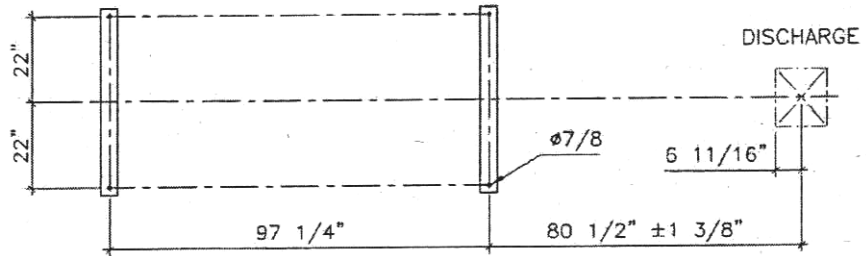

1000 Starter footprint -top view