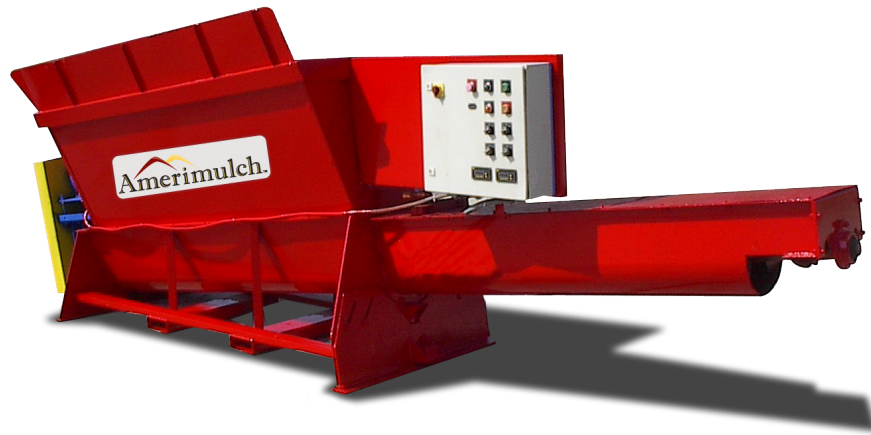

1000 STARTER SYSTEM

This is the most affordable standalone system for producers wanting to generate high-quality, high-margin Color-Enriched mulches. Features signature Amerimulch technology and durable steel construction. Gives the operator control over flow of colorants and water, as well as the rate of wood fiber. The 1000 produces 20-40 cubic yards per hour. Comes with the Amerimulch commitment of total customer satisfaction. For maximum performance, always use Heartland Enriched Colorants.

Specifications:

Production Range	20-40 Yrds/Hr
Water Requirements	10-20 Gal/Min
Power Supply	480-Volt 3-Phase (Hydraulic Power Unit or 220 Single Phase, Available Upon Request)
Feed Hopper	3 Cubic Yards
Motor	10 hp Electric
Height	8 feet
Length	17 feet 9 inches
Width	4 feet